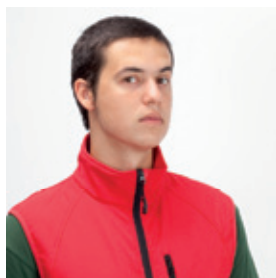

MOLTER 3854

Chaqueta. Soft Shell. 94% Poliéster/
6% Elastán. 300 gr. Impermeable y
Transpirable.

Jacket. Soft Shell. 94% Polyester/
6% Elastan. 300 gr. Waterproof and
Breathable.

Veste. Soft Shell. 94% Polyester/
6% Elastane. 300 gr. Imperméable et
Anti-Transpirant.

Jacke. Soft Shell. 94% Polyester/
6% Elastan. 300 gr. Wasserdicht und
Atmungsaktiv.

Giacca. Soft Shell. 94% Poliestere/
6% Elastan. 300 gr. Impermeabile e
Traspirante.

Casaco. Soft Shell. 94% Poliéster/
6% Elastán. 300 gr. Impermeável e
Transpirável.

S, M, L, XL, XXL 15
Print Code: I(6), P

LITMAN 3855

Chaleco. Soft Shell. 94% Poliéster/
6% Elastán. 300 gr. Impermeable y
Transpirable.

Vest. Soft Shell. 94% Polyester/ 6% Elastan.
300 gr. Waterproof and Breathable.

Gilet. Soft Shell. 94% Polyester/ 6%
Elastane. 300gr. Imperméable et
Anti-Transpirant.

Weste. Soft Shell. 94% Polyester/
6% Elastan. 300 gr. Wasserdicht und
Atmungsaktiv.

Smanicato. Soft Shell. 94% Poliestere/
6% Elastan. 300 gr. Impermeabile e
Traspirante.

Colete. Soft Shell. 94% Poliéster/
6% Elastán. 300 gr. Impermeável e
Transpirável.

S, M, L, XL, XXL 20
Print Code: I(6), P