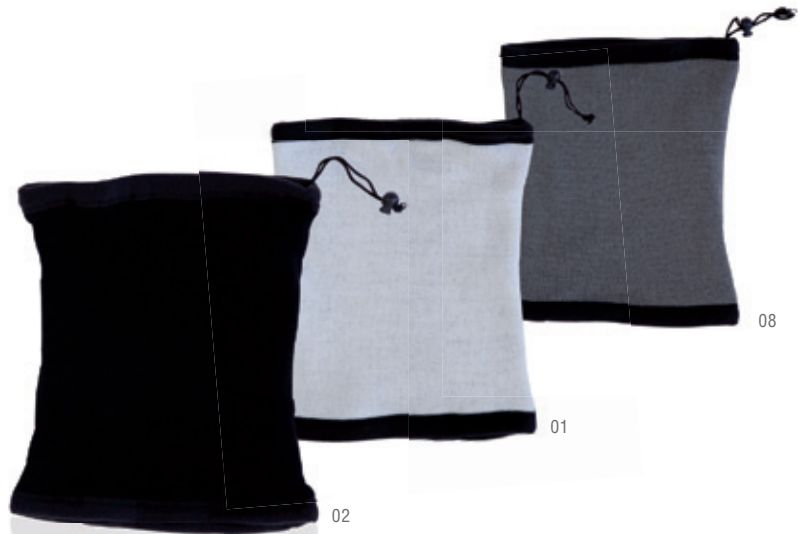

ARICK 7053

Braga. Poliéster/ Polar Fleece 200 g/ m².
Anti-Pilling.
Neck Warmer.
Polyester/ Polar Fleece 200 g/ m². Anti-Pilling.
Tour de Cou. Polyester/ Polaire 200 g/ m².
Anti-Pilling.
Nacken Wärmer.
Polyester/ Polar Fleece 200 g/ m². Antipilling.
Scaldacollo. Pollester/ Polar Fleece 200 g/ m².
Antipilling.
Aquecedor Pescoço.
Poliéster/ Polar Fleece 200 g/ m². Anti-Pilling.

25 x 29 cm 200 / 10
Print Code: E(1), N(8), O