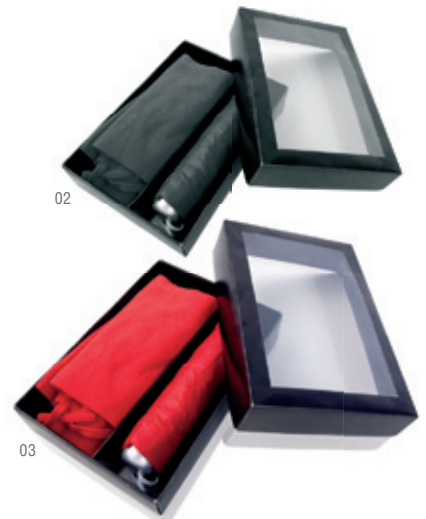

RANIK 3188

Set. Microfibră/ Poliéster.
Paraguas ø 88 cm.

Set. Microfibră/ Polyester.
Umbrella ø 88 cm.

Set. Microfibră/ Polyester.
Parapluie ø 88 cm.

Set. Mikrofaser/ Polyester.
Regenschirm ø 88 cm.

Set. Microfibră/ Poliestere.
Ombrello ø 88 cm.

Set. Microfibră/ Poliéster.
Chapéu de Chuva ø 88 cm.

19 x 7,5 x 6 cm 50 / 10

Print Code: G(1), N(8), O

BITEM 3185

Set. Bufanda Polar Fleece 22,5 x 150 cm.
Anti-Pilling 180 g/ m². Paraguas ø 95 cm.

Set. Polar Fleece Scarf 22,5 x 150 cm.
Anti-Pilling 180 g/ m². Umbrella ø 95 cm.

Set. Echarpe Polaire 22,5 x 150 cm.
Anti-Pilling 180 g/ m². Parapluie ø 95 cm.

Set. Polar Fleece Schal 22,5 x 150 cm.
Antipilling 180 g/ m². Regenschirm ø 95 cm.

Set. Sciarpa Polare 22,5x150 cm.
Antipilling 180 g/ m². Ombrello ø 95 cm.

Set. Cachecol Polar Fleece 22,5 x 150 cm.
Anti-Pilling 180 g/ m².
Chapéu de Chuva ø 95 cm.

26,8 x 5 x 18,7 cm 30 / 10

Print Code: F(1), N(8), O